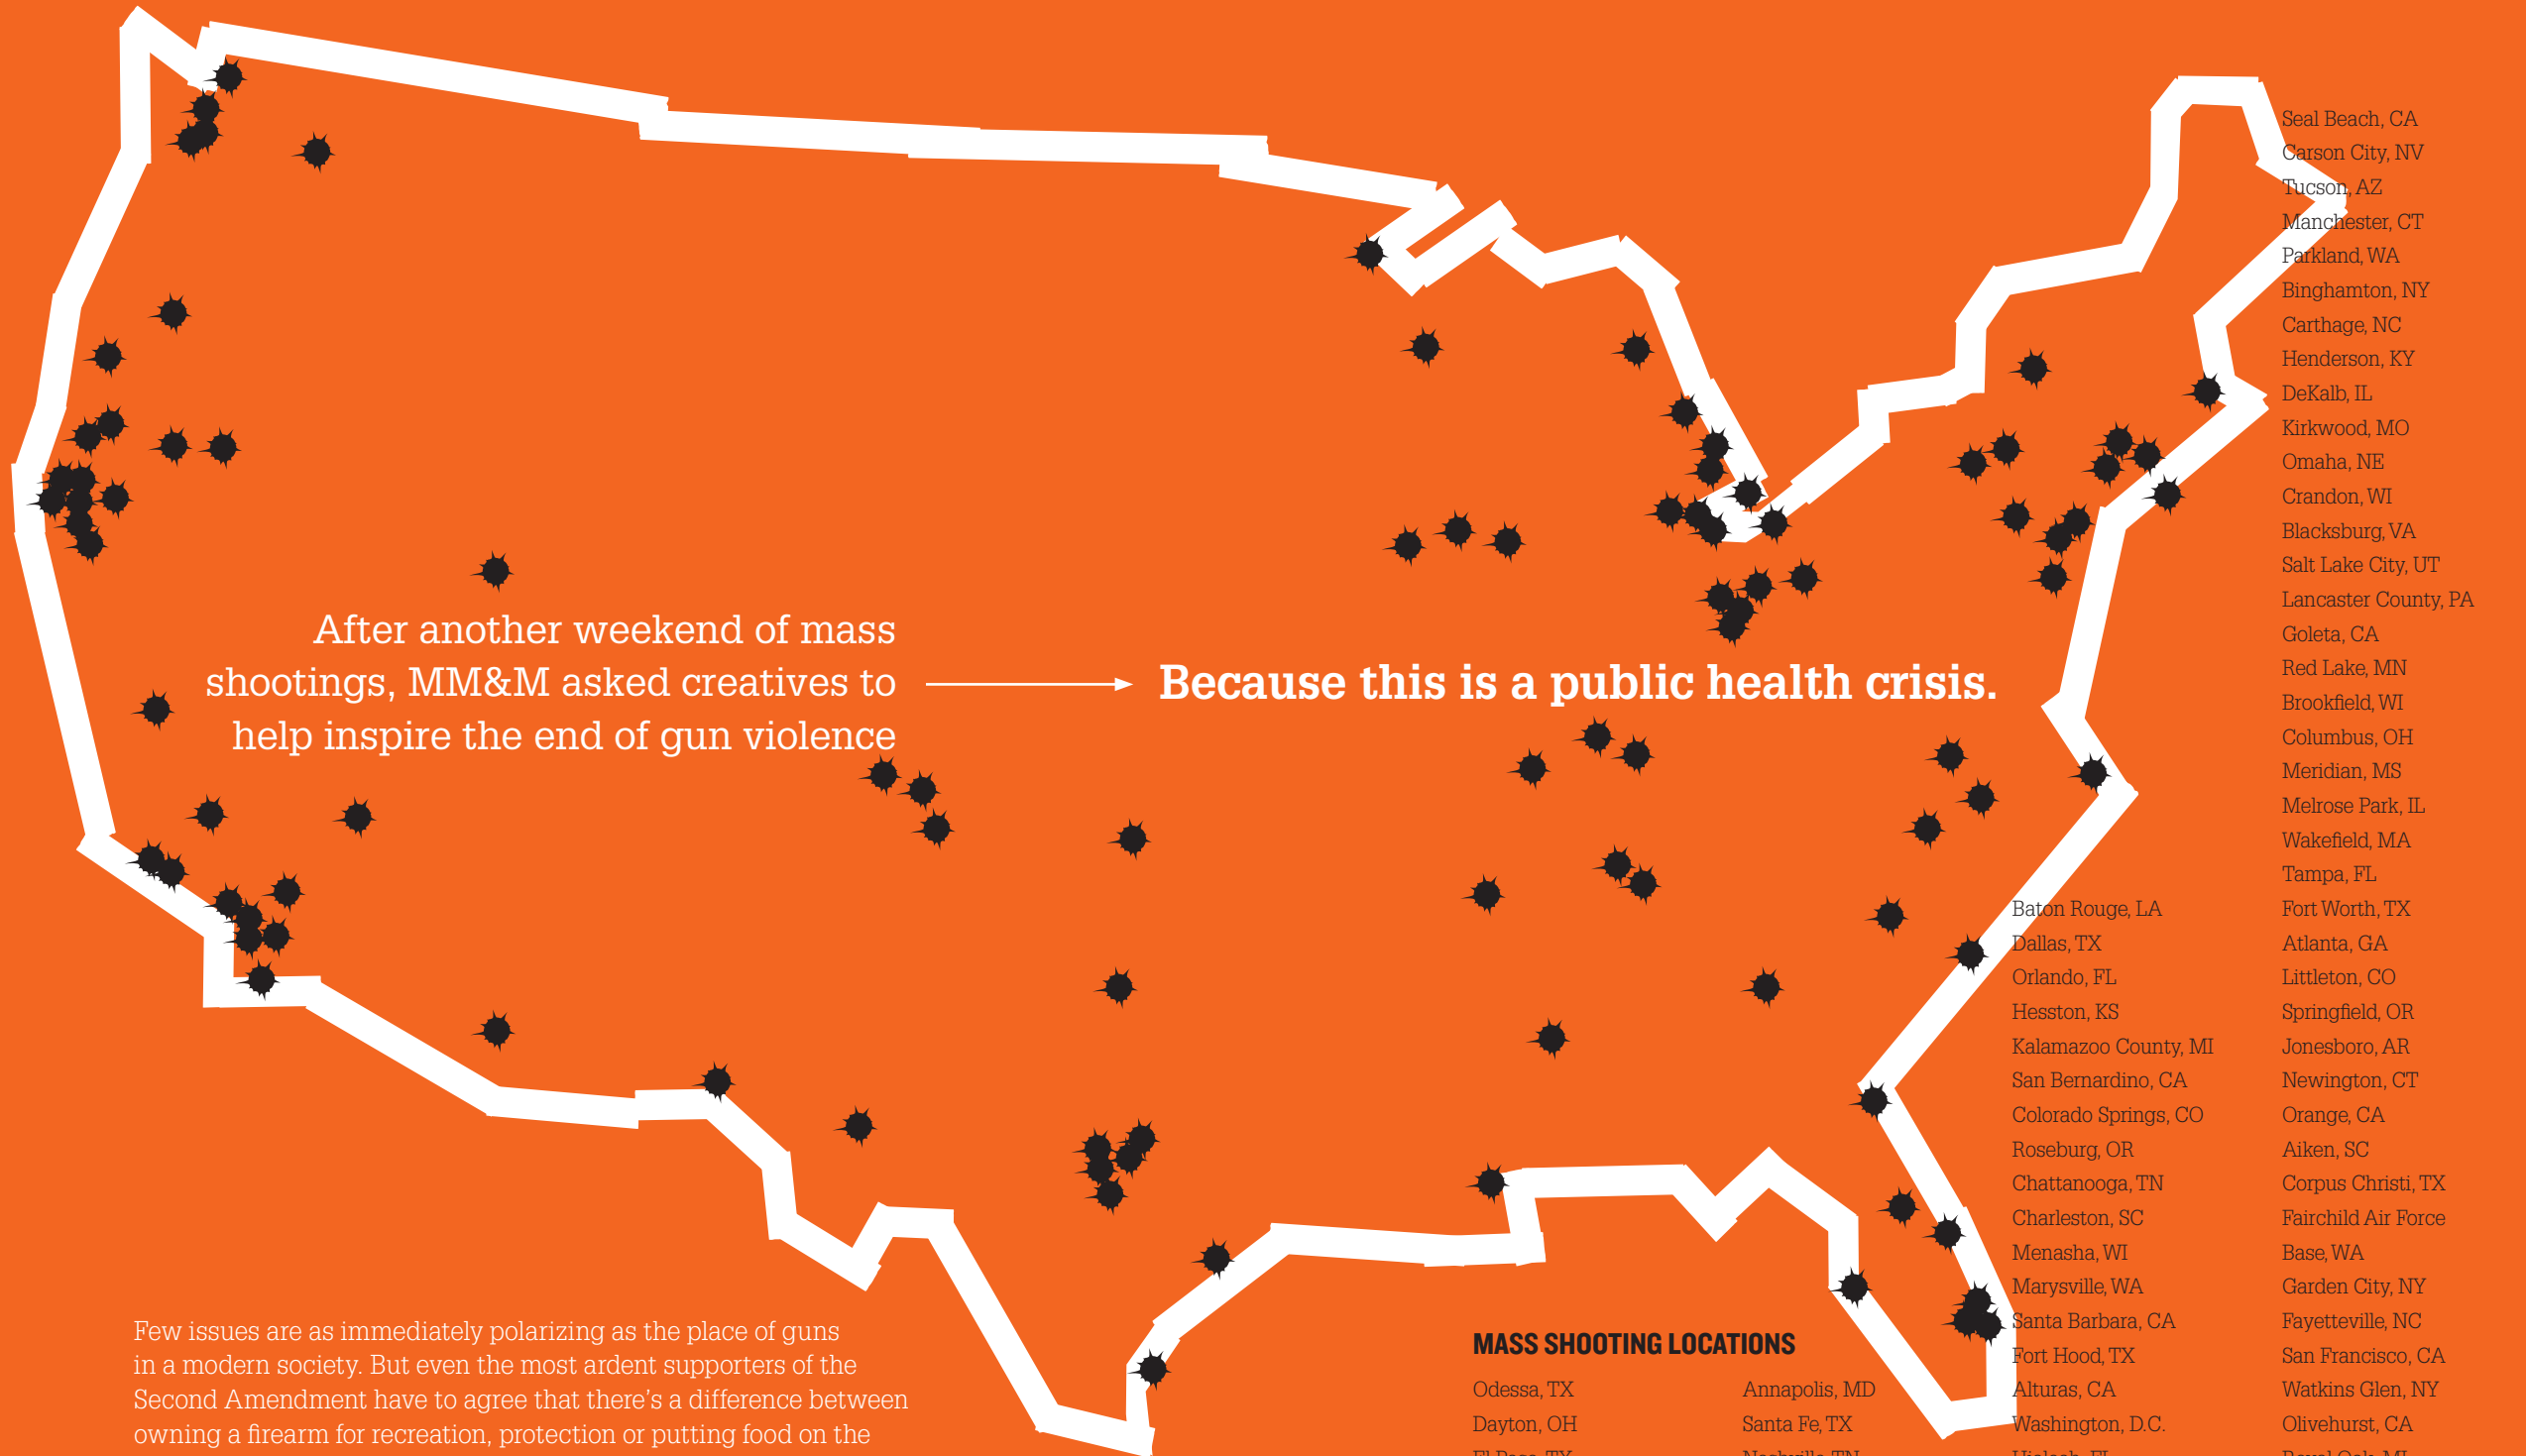

# #InspireTheEnd

After another weekend of mass shootings, MM&M asked creatives to help inspire the end of gun violence

Because this is a public health crisis.

Few issues are as immediately polarizing as the place of guns in a modern society. But even the most ardent supporters of the Second Amendment have to agree that there's a difference between owning a firearm for recreation, protection or putting food on the table and shooting up a Walmart on a Saturday morning. The violence needs to stop.

MM&M recently asked our audience to use their skills in this cause. We figure that our community, skilled as it is in communicating about health matters, can apply its talents to a highly matrixed and emotional hot-button issue so that nobody else will have to grieve a loved one who died from a gunshot wound.